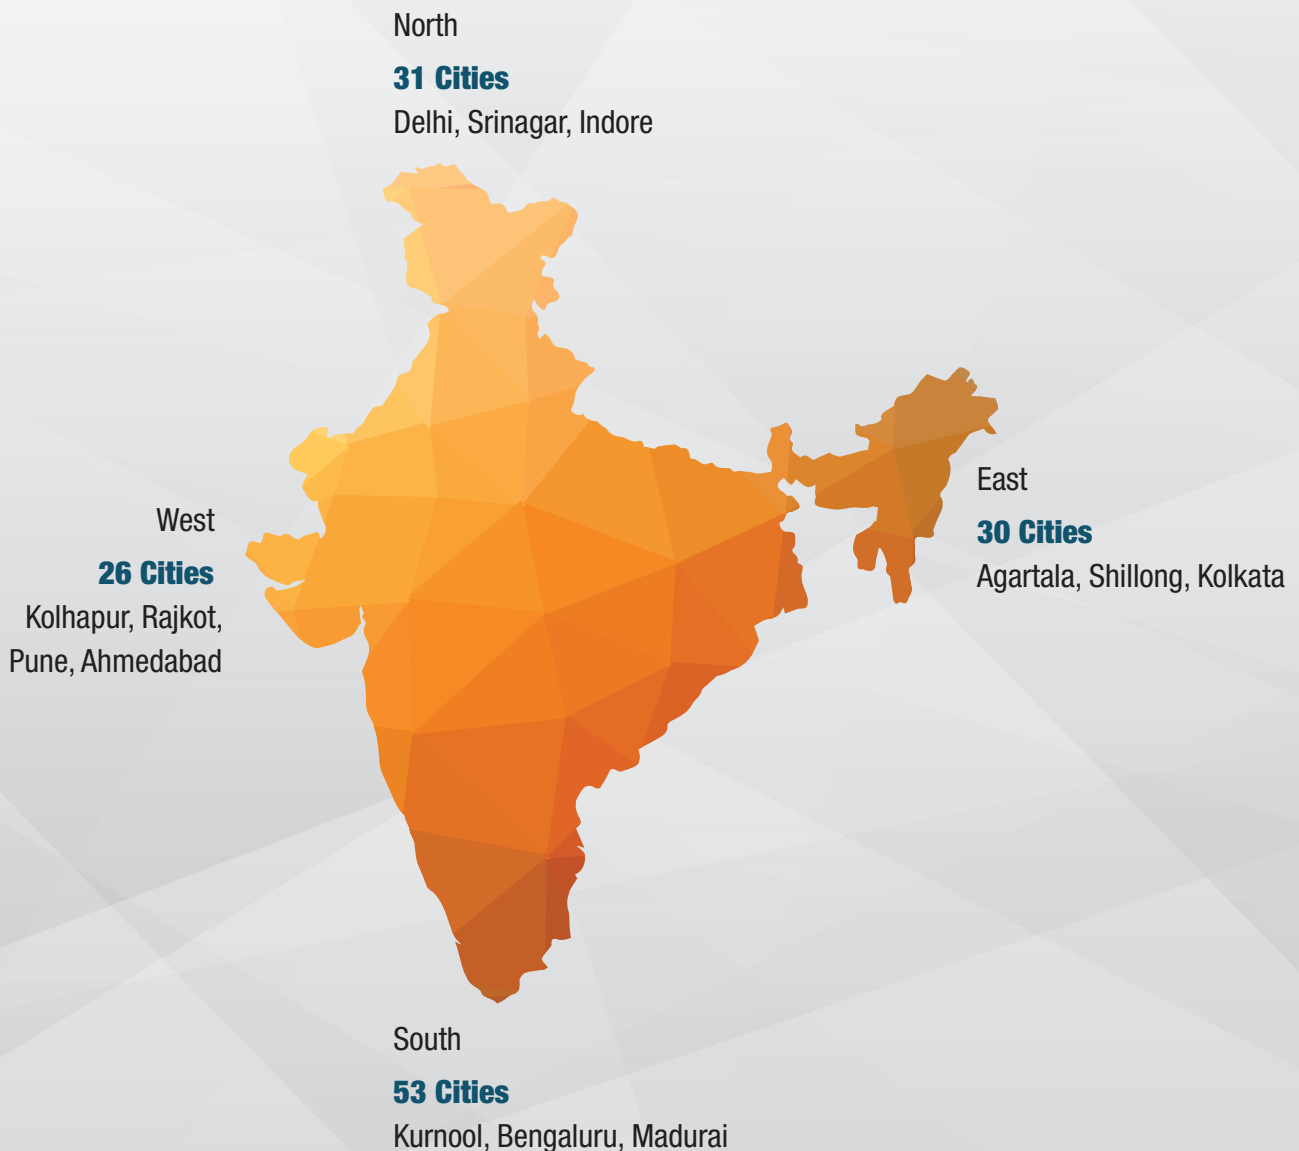

ERA Foundation focuses on

ASSESSMENT
Of students through
Uni - GAUGE

CAREER COUNSELLING
For high school students

RATING
Of higher education
institutions

Test centres across India

Take the test at a test centre near your home town and apply directly to Uni - GAUGE Partner Universities across India.