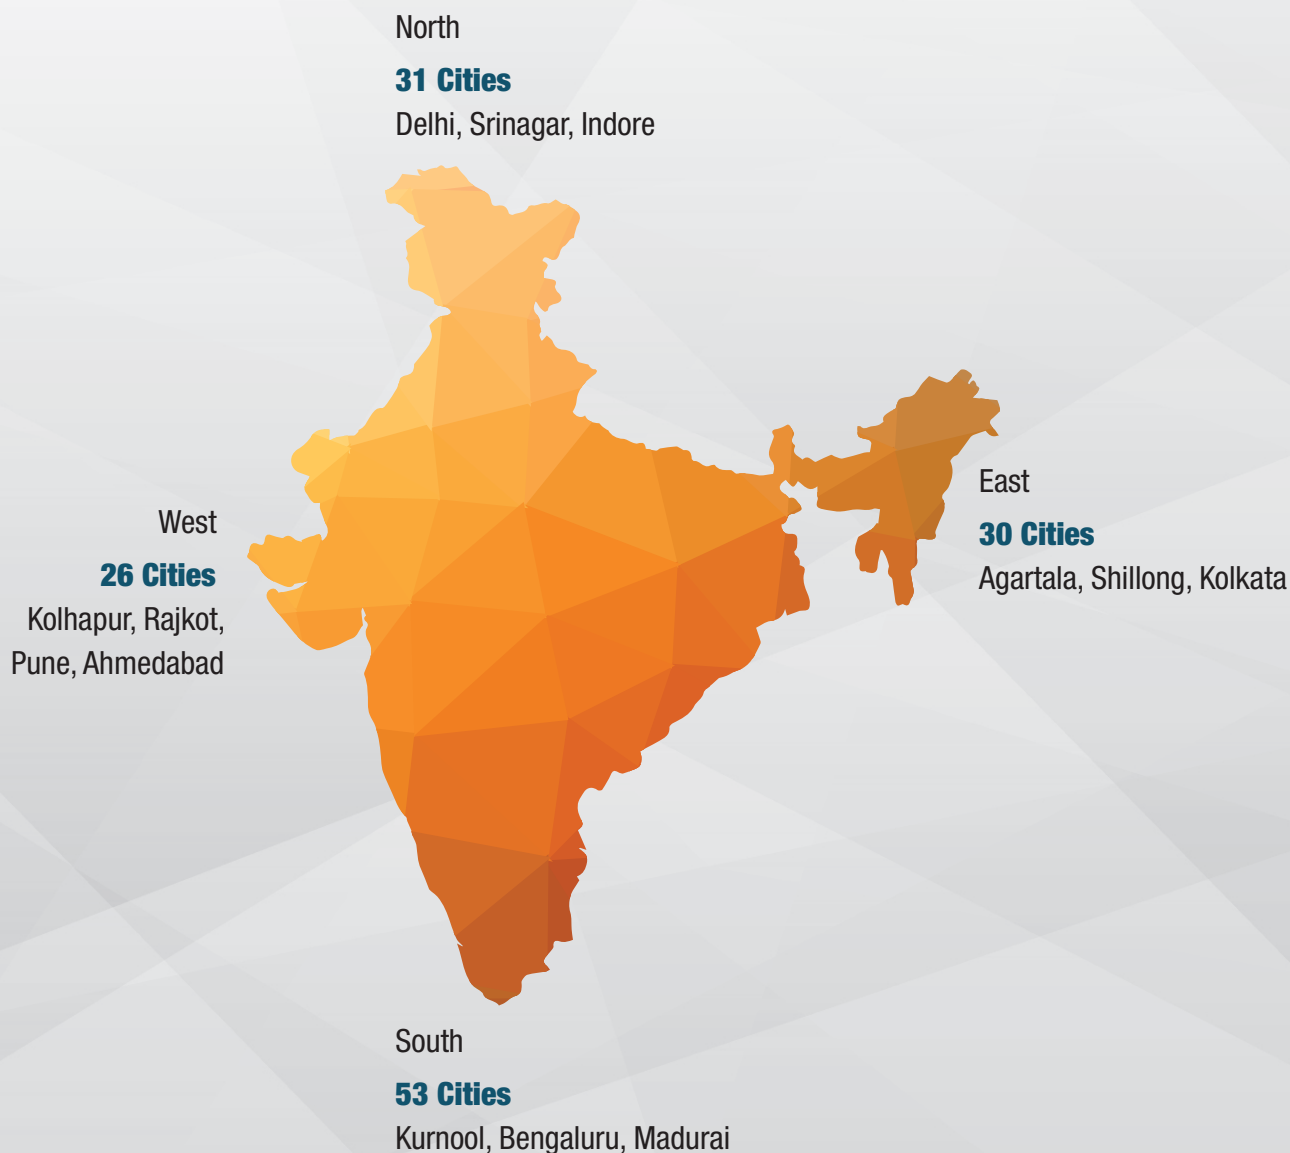

Educational Rating and Assessment Foundation is a unique platform that connects universities, students and key stakeholders of the education ecosystem. Founded in November 2014, as a not – for – profit entity, the brand stands for Trust, Transparency and Reliability in assessment.

ERA Foundation focuses on

ASSESSMENT

Of students through
Uni - GAUGE

CAREER COUNSELLING

For high school students

RATING

Of higher education
institutions

Test centres across India

Take the test at a test centre near your home town and apply directly to Uni - GAUGE Partner Universities across India.